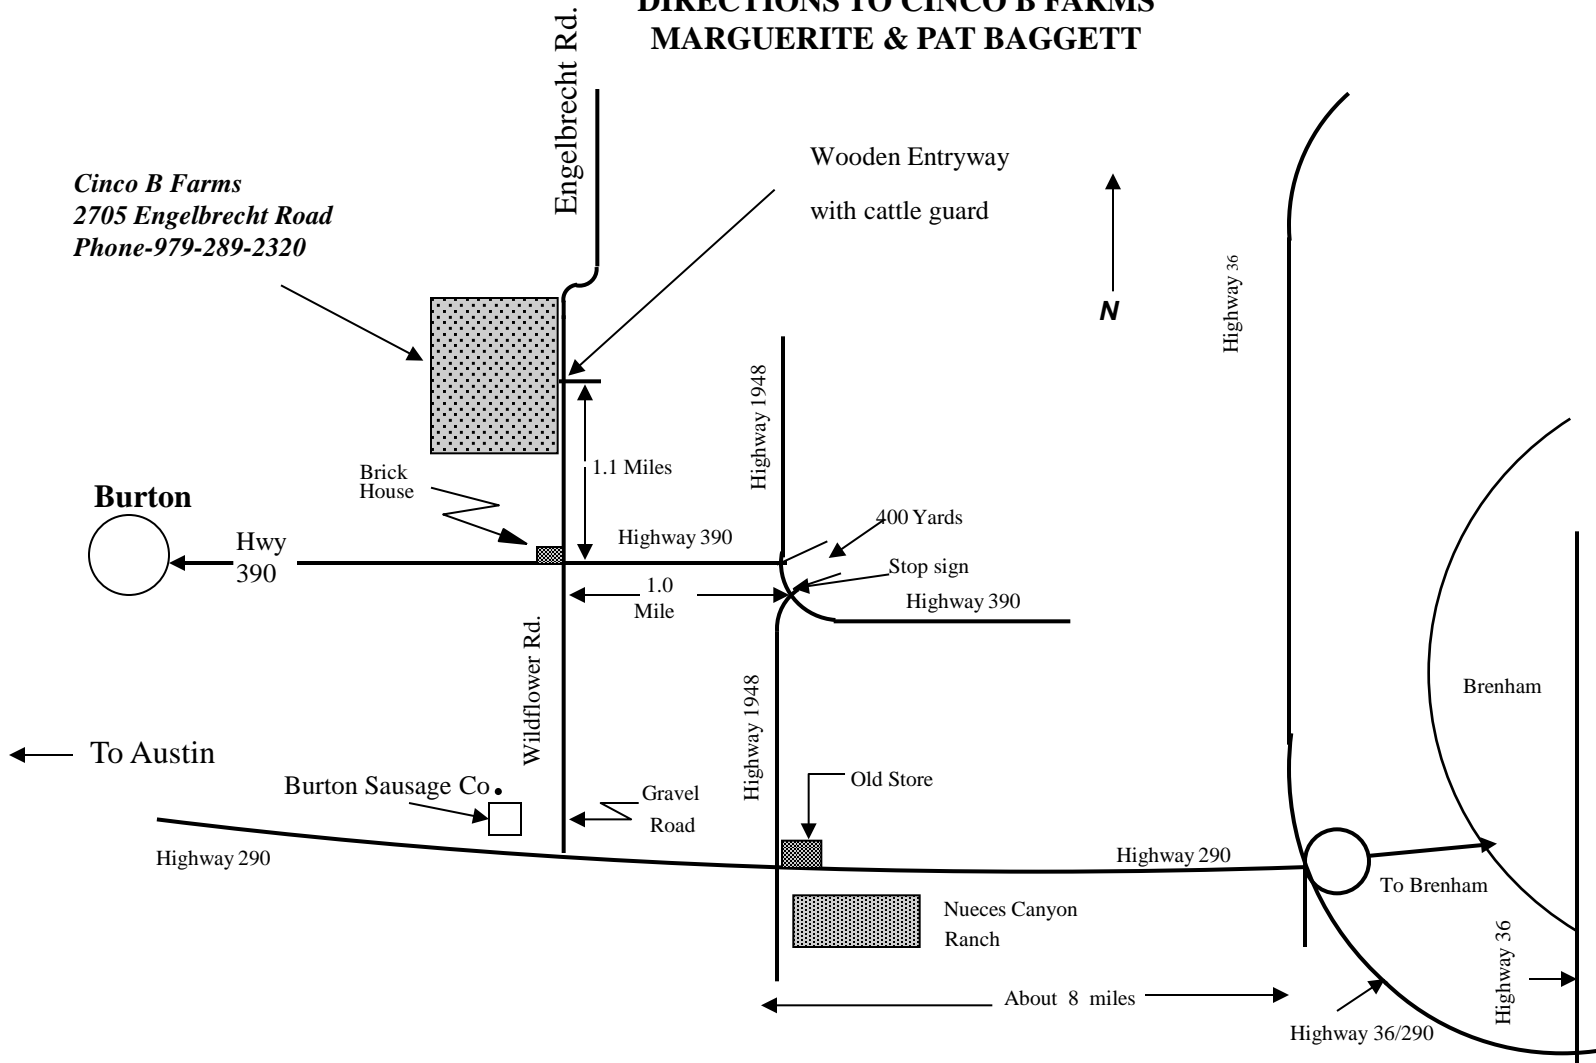

Pecan Management *Field Day*

TEXAS A&M
AGRI LIFE
EXTENSION

Sponsored by the
Washington County
Horticulture Committee

April 26, 2016

Cinco B Farms

2705 Engelbrecht Road, Burton 77835

See reverse for map and directions

Tour the Property 5:00 p.m.

Registration 5:30-6:00 p.m.

Program 6:00-8:00 p.m.

FREE if RSVP by April 22, 2016

Onsite Registration: \$20.00 per person

2 CEUs

(1 General; 1 IPM)

Program Topics:

- Pecan Varieties
- Pecan Tree Diseases
- Planting Plans

For more information and to RSVP please contact
the Washington County Extension Office at

(979) 277-6212 or visit our website at

Washington.agrilife.org

DIRECTIONS TO CINCO B FARMS MARGUERITE & PAT BAGGETT

From Brenham, take Hwy 290 west toward Austin. Go approximately 10 miles to FM 1948 which is on the right. (Nueces Canyon Ranch is on your left.) Take FM 1948 and go approximately 3 miles to a stop sign. FM 1948 meets FM 390 and turn left. Both roads becomes the same for a short distance. Go about 1/4 mile where FM 390 curves left toward Burton. Stay on 390 for another mile and it intersects a gravel road which is Wildflower Road on the left and Engelbrecht Road on the right. Turn right and travel about 1 mile to our farm on the left. It has a tan/red painted board entry with the numbers 2701 and 2705 on the fence on green signs. Turn in and follow the road back about 200 yds. You will see two barns on the left. Turn toward them and park where indicated. The meeting will be in the large barn.